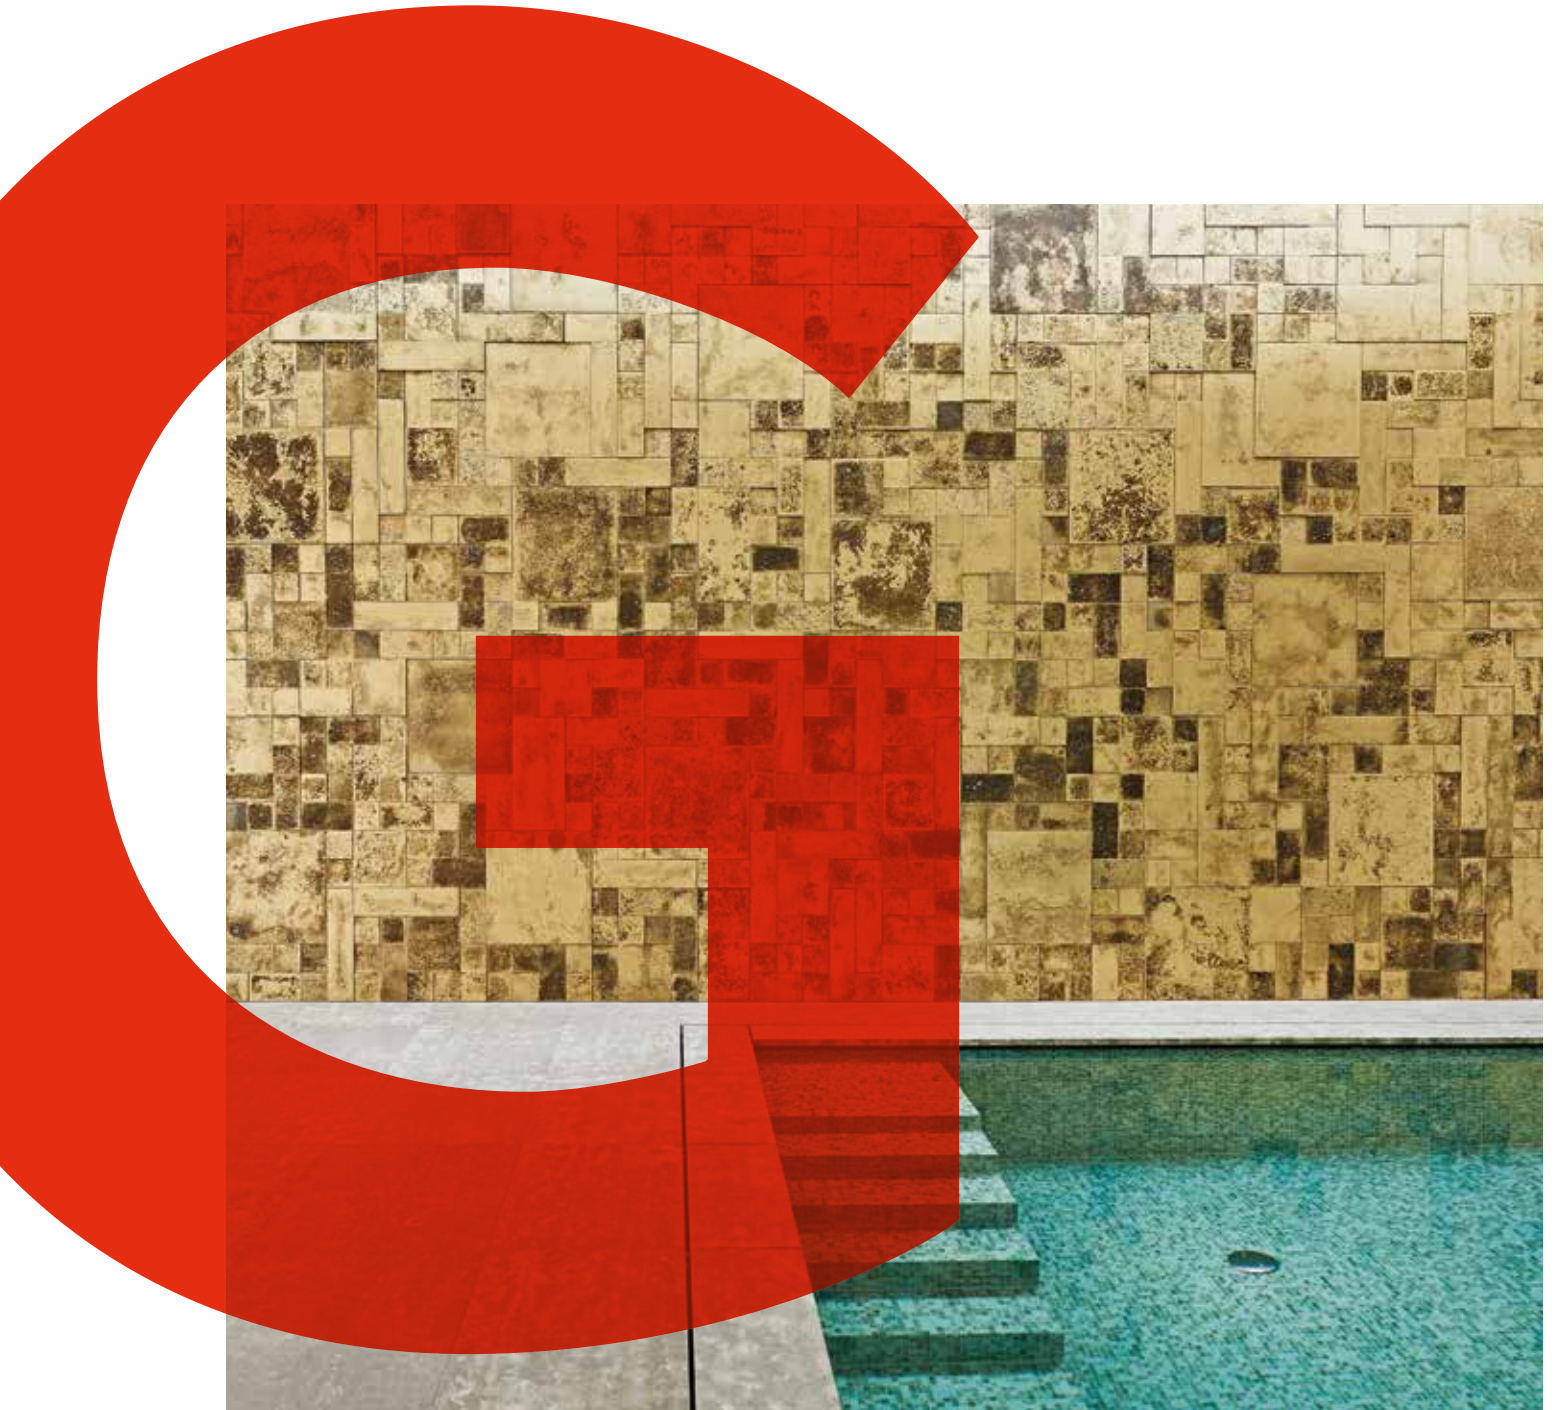

GODELMANN
MASTERS OF STONE

The private spa area
MOSAICO

Where an understatement turns into elegance: Concrete mosaic on the wall

A real gem is hidden behind the glazed garden facade of one modern extension: this is a top-quality swimming pool that was built onto the owner's existing dwelling in a suburban district of Bavaria.

The mural is positioned indirectly via a skylight throughout the daytime. The surface is illuminated with artificial light during the evening, which makes the

A view from the shower into the swimming pool