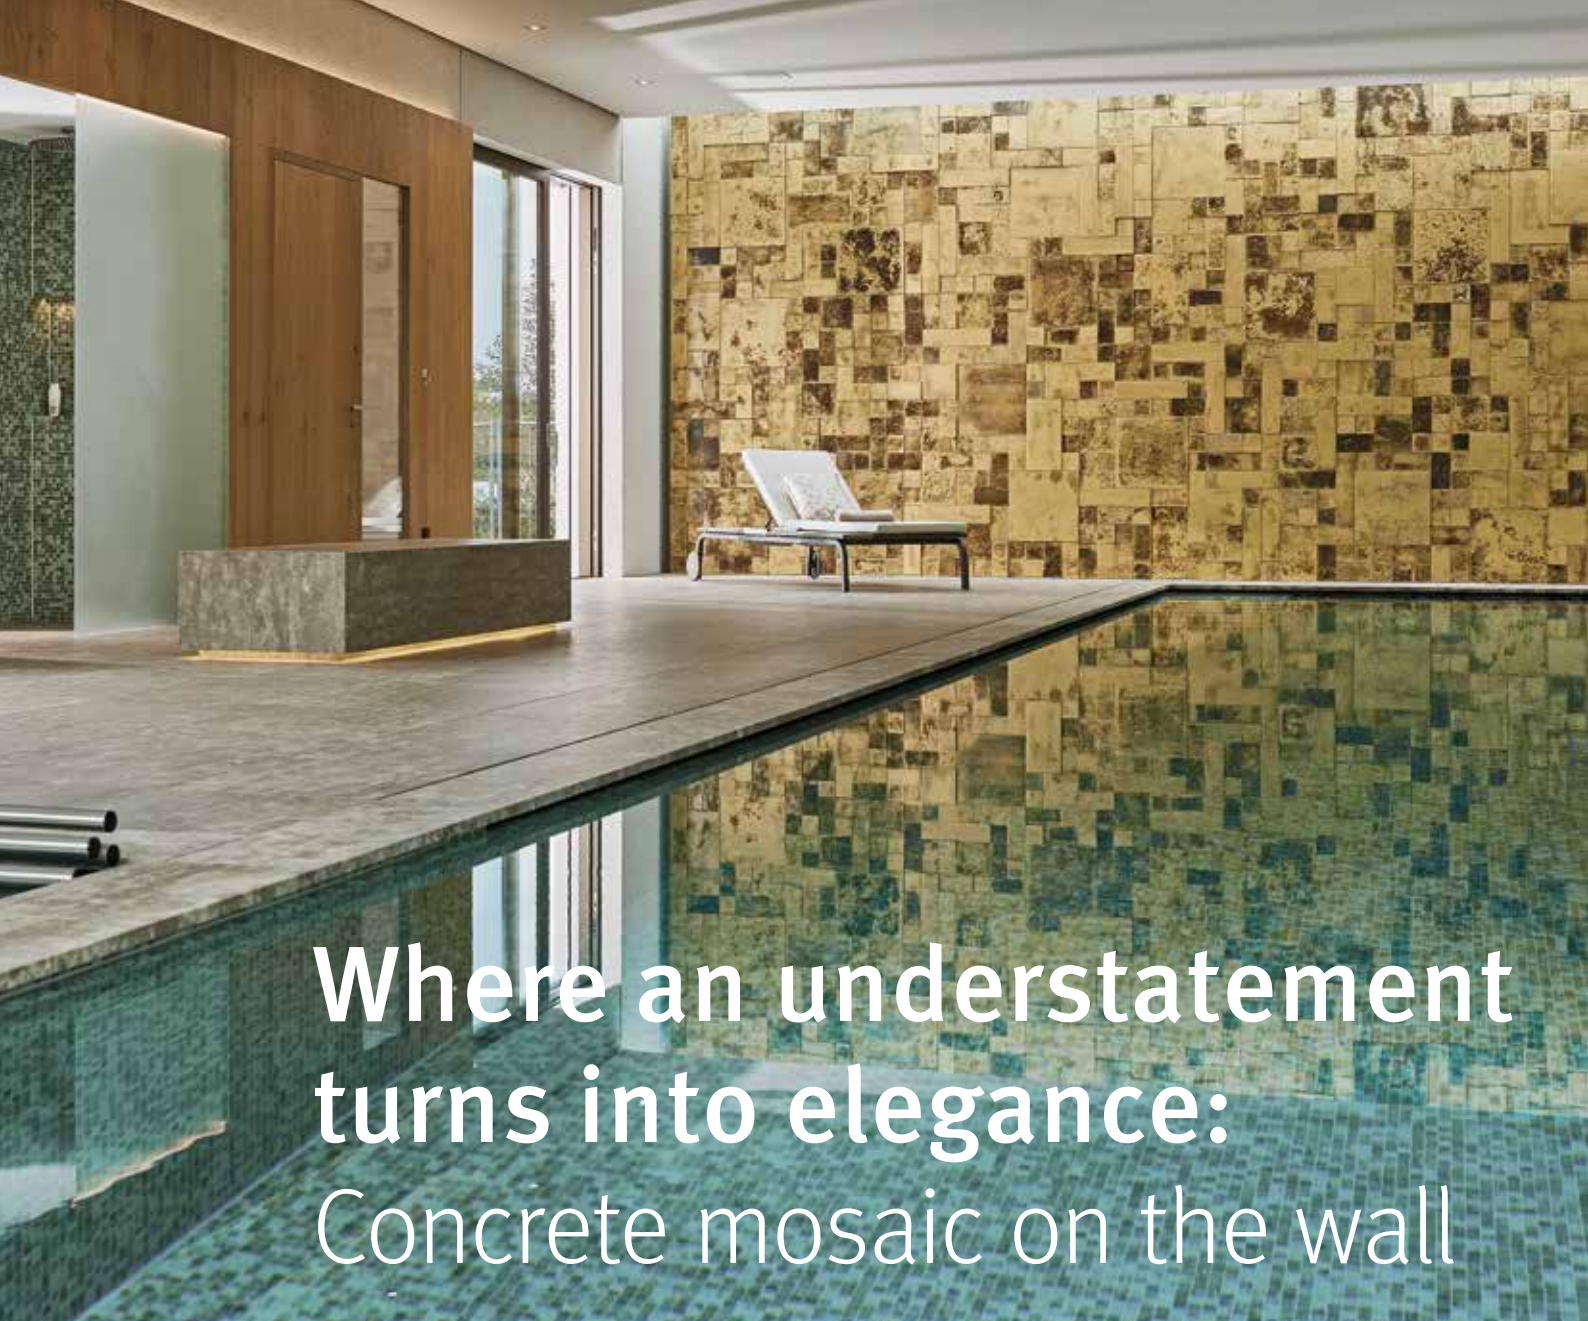

GODELMANN
MASTERS OF STONE

The private spa area
MOSAICO

Where an understatement turns into elegance: Concrete mosaic on the wall

A real gem is hidden behind the glazed garden facade of one modern extension: this is a top-quality swimming pool that was built onto the owner's existing dwelling in a suburban district of Bavaria.

Essentials are trimmed right down, and clear lines and minimalist elegance are an ambient feature where this is concerned. This is why high-quality materials and their elegant surfaces really do stand aside on their own. There is one element, which above all that attracts attention. We are talking about the wall in front of the pool. This is covered with gold-coloured wall tiles from the MOSAICO oxydo range made from extremely fine GODELMANN architectural concrete, and the varying thicknesses of stone, which help create a three-dimensional effect. The individual panels are combined together like a mosaic and form a unique work of art.

The mural is positioned indirectly via a skylight throughout the daytime. The surface is illuminated with artificial light during the evening, which makes the

A view from the shower into the swimming pool

All of the MOSAICO tiles are completely moisture-resistant and are predestined so that they can be applied in bathrooms, saunas or wellness facilities.

Consistent gold tones

The wall is set in scene with natural daylight throughout the daytime